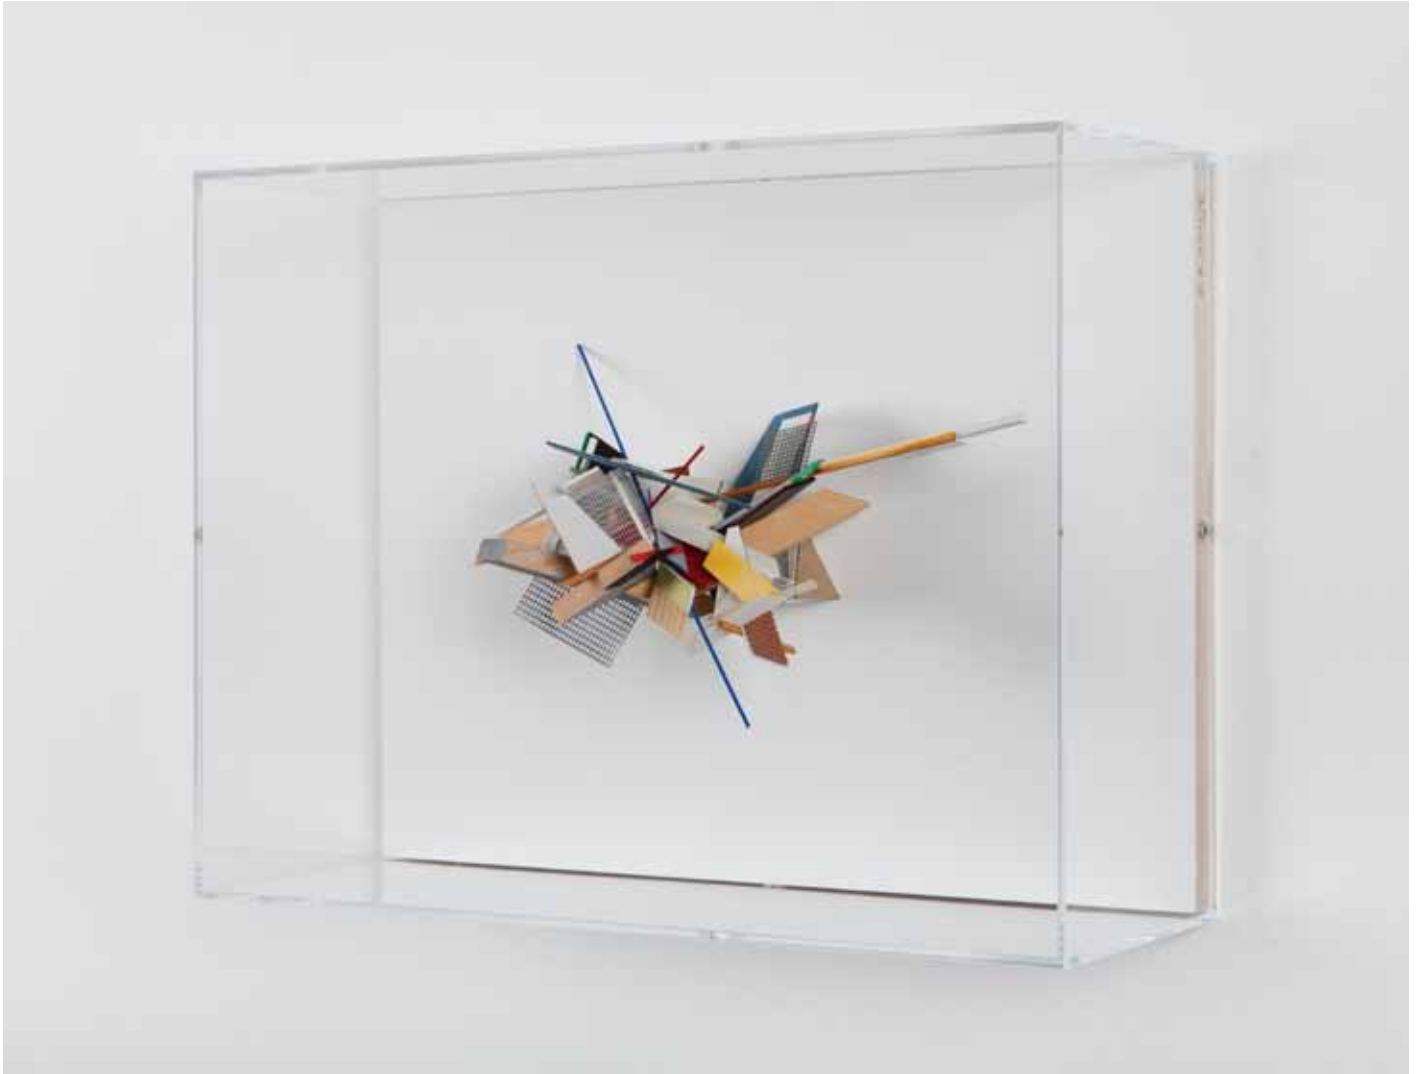

Colin Ardley

Decoy/ R/B/Y (from the right)

2015, 33 x 43 x 16 cm, wood, carton, coloured paper,
perforated metal plate, plastic and acrylic glass

Photo: Lukas Heibges

SEMJON CONTEMPORARY
GALERIE FÜR ZEITGENÖSSISCHE KUNST