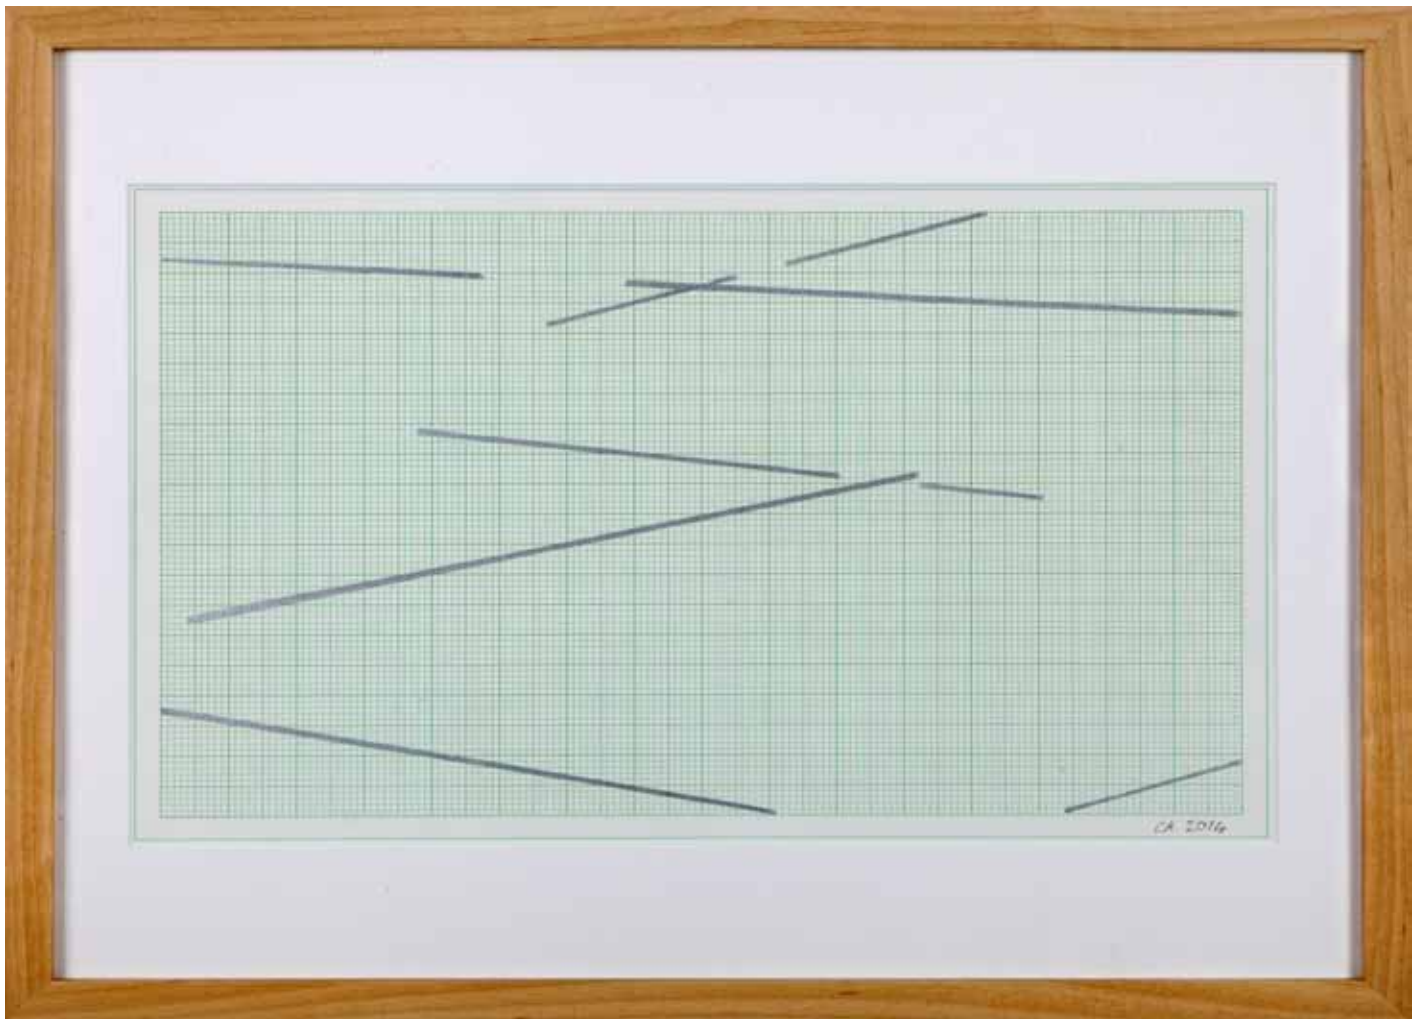

Colin Ardley

Latitudinal Limits Series Nr. 3/9

2015, 27 x 42 cm (paper size), 42.5 x 52.5 cm (framed)

Coloured pencil (silver) on millimetre paper

Photo: Lukas Heibges

SEMJON CONTEMPORARY
GALERIE FÜR ZEITGENÖSSISCHE KUNST