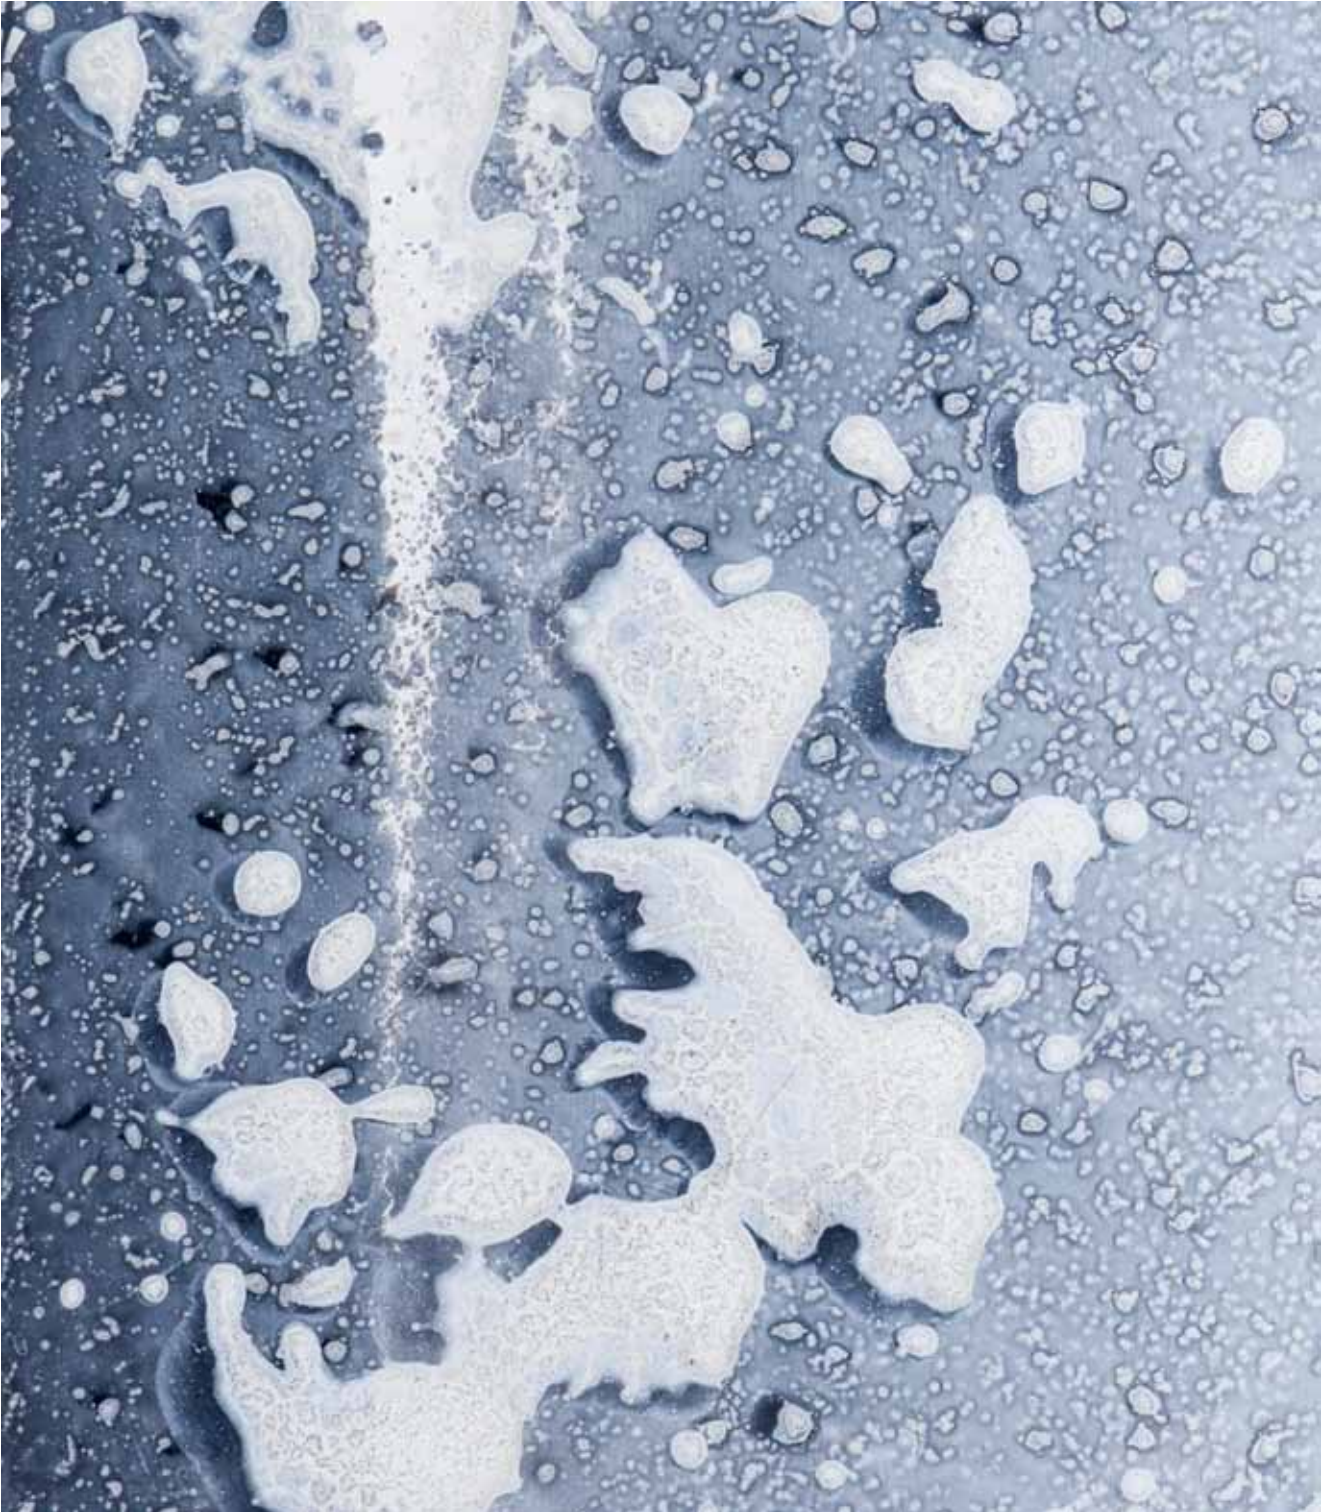

Susanne Knaack
O.T. (3/01/2015)
2015, 150 x 100 cm, acrylic paint on canvas
Photo: Lukas Heibges

Susanne Knaack
O.T. (3/01/2015) (detail view)
2015, 150 x 100 cm, acrylic paint on canvas
Photo: Lukas Heibges