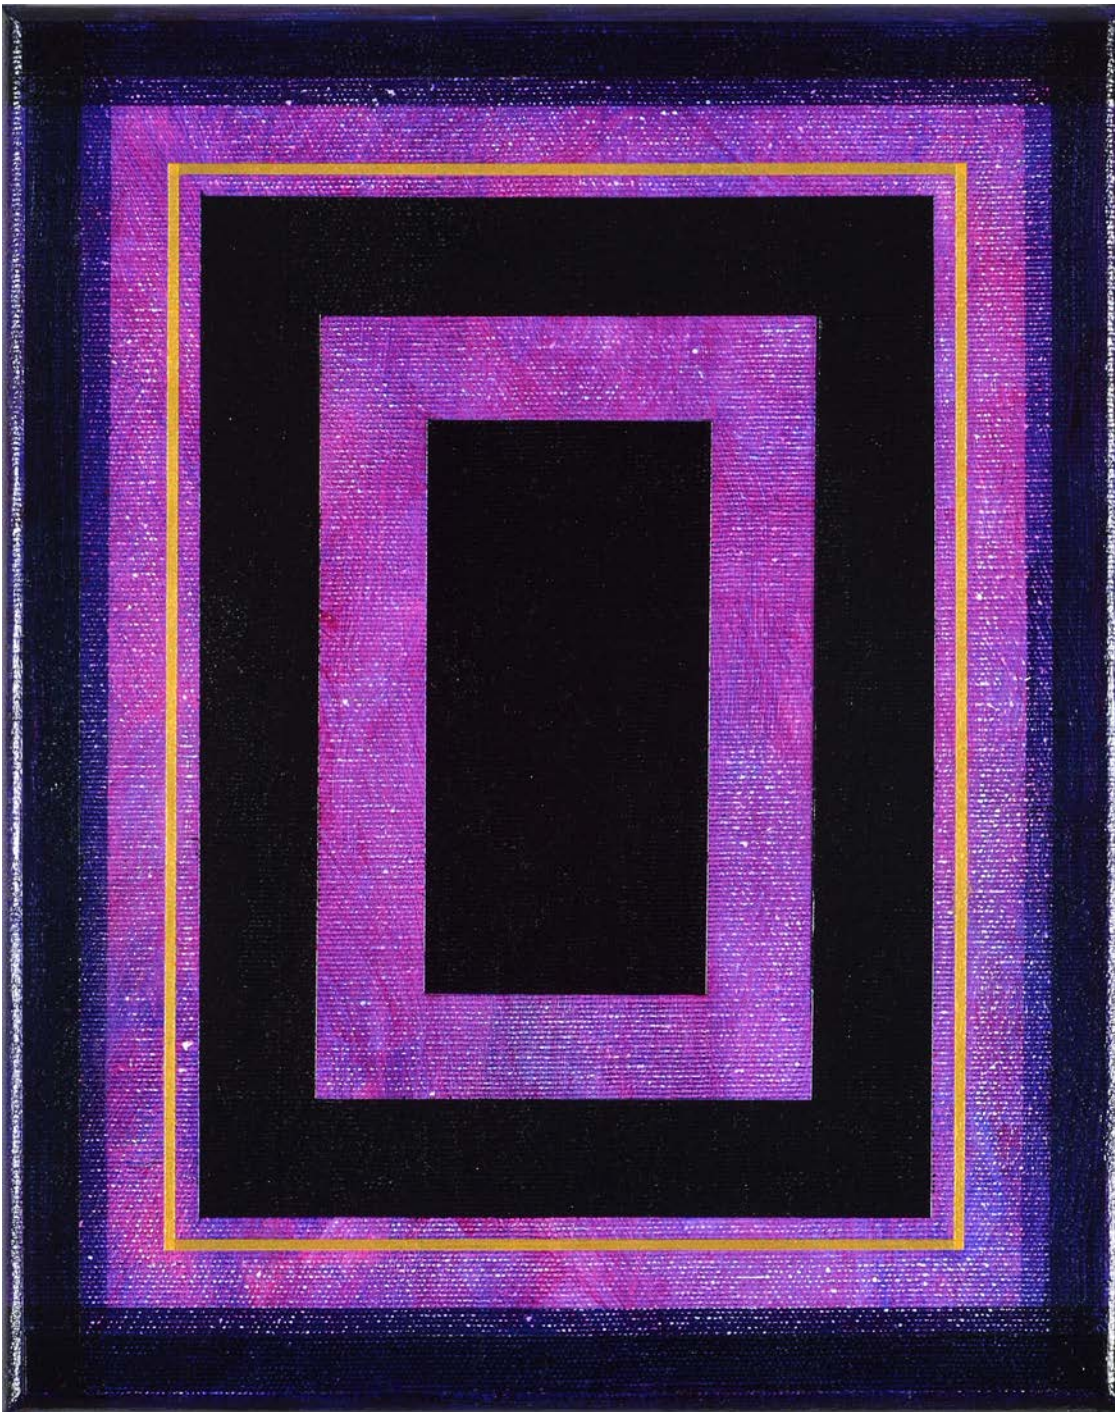

Dittmar Danner aka Krüger

It's not dark yet M75-2022

2022, 30 x 24 cm, Acryl auf Leinwand | acrylic on canvas

Foto | photo: Jürgen Baumann

1.700,00 EUR