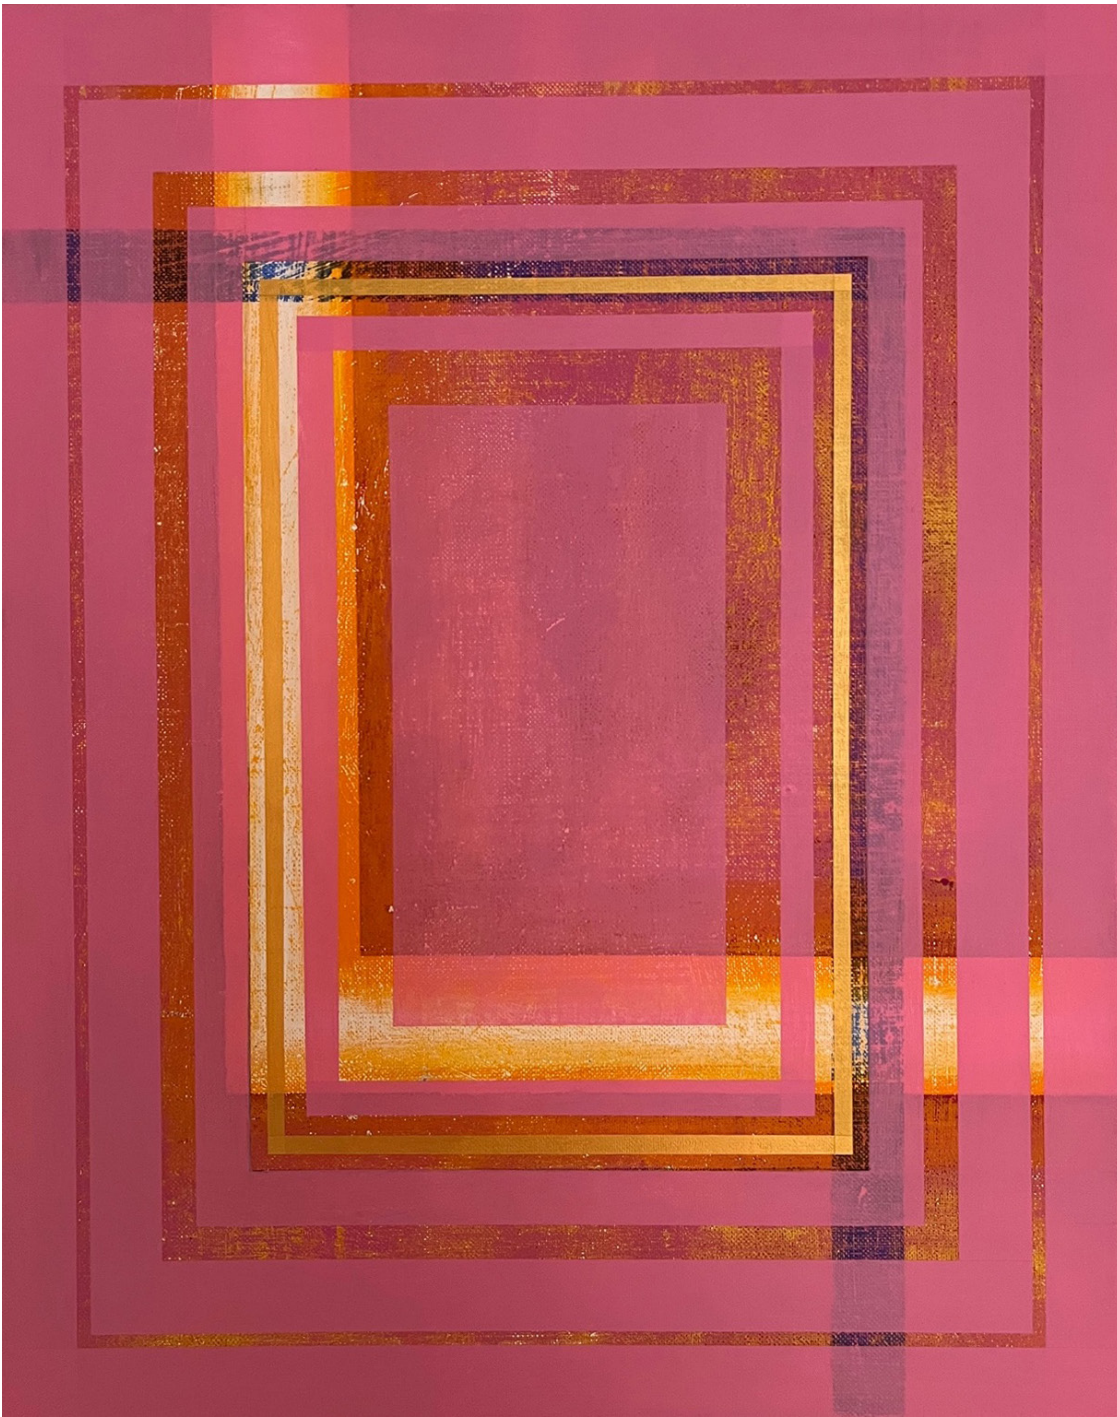

Dittmar Danner aka Krüger

It's not dark yet M87-2023

2023, 50 x 40 cm, Acryl auf Leinwand | acrylic on canvas

Foto | photo: Semjon H.N. Semjon

2.400,00 EUR