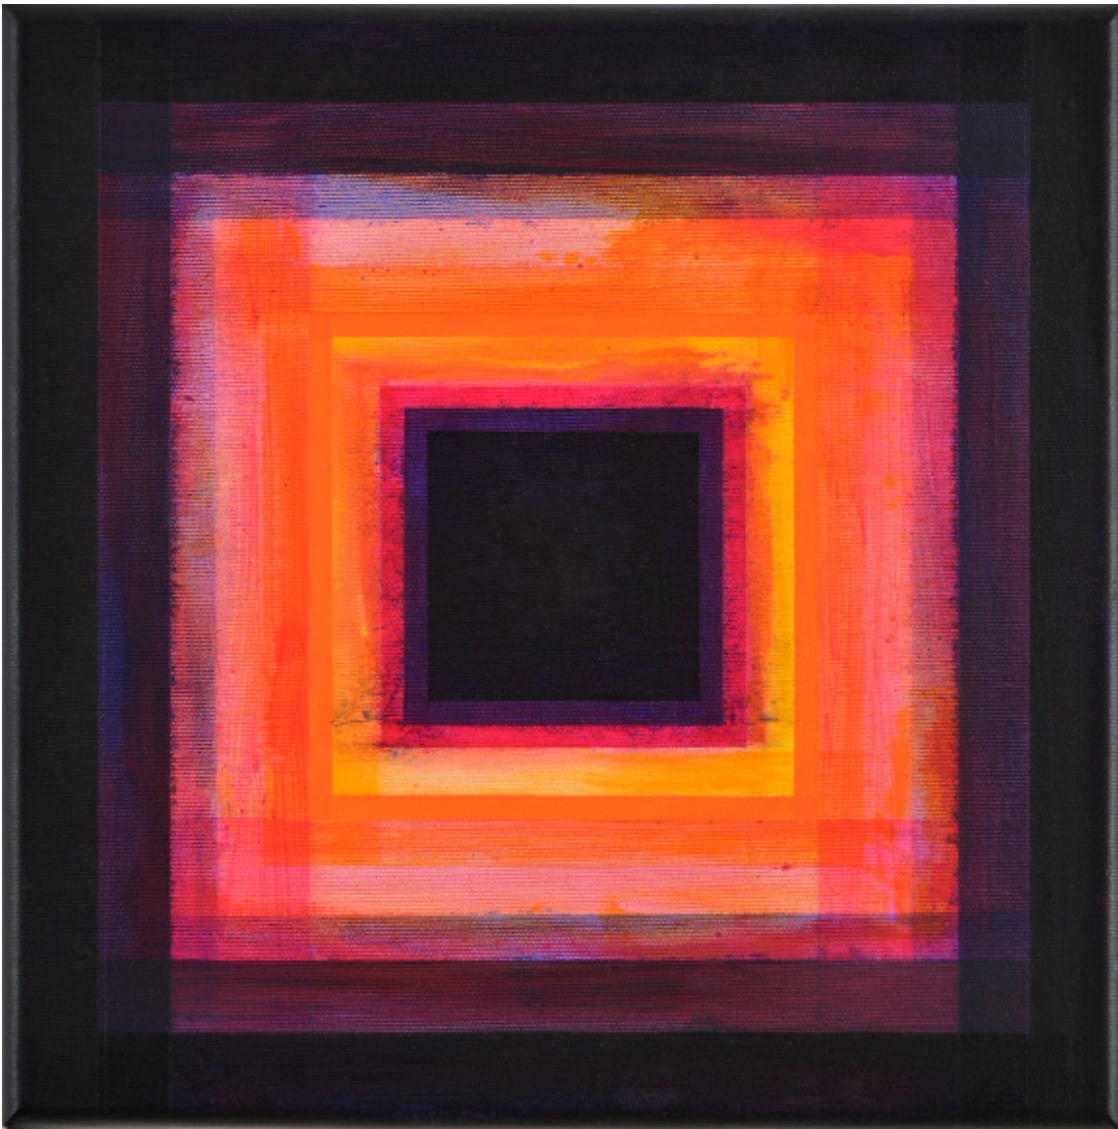

It's not dark yet M79-2023

2023, 30 x 30 cm, Acryl auf Leinwand | acrylic on canvas
Foto | photo: Jürgen Baumann

1.900,00 EUR

Dittmar Danner aka Krüger

t's not dark yet M82-2023

2023, 30 x 30 cm, Acryl auf Leinwand | acrylic on canvas

Foto | photo: Jürgen Baumann

1.900,00 EUR

Dittmar Danner aka Krüger

It's not dark yet M83-2023

2023, 30 x 30 cm, Acryl auf Leinwand | acrylic on canvas
Foto | photo: Jürgen Baumann

1.900,00 EUR

Dittmar Danner aka Krüger

It's not dark yet M81-2023

2023, 30 x 30 cm, Acryl auf Leinwand | acrylic on canvas
Foto | photo: Jürgen Baumann

1.900,00 EUR

Dittmar Danner aka Krüger

It's not dark yet M84-2023

2023, 30 x 30 cm, Acryl auf Leinwand | acrylic on canvas
Foto | photo: Jürgen Baumann