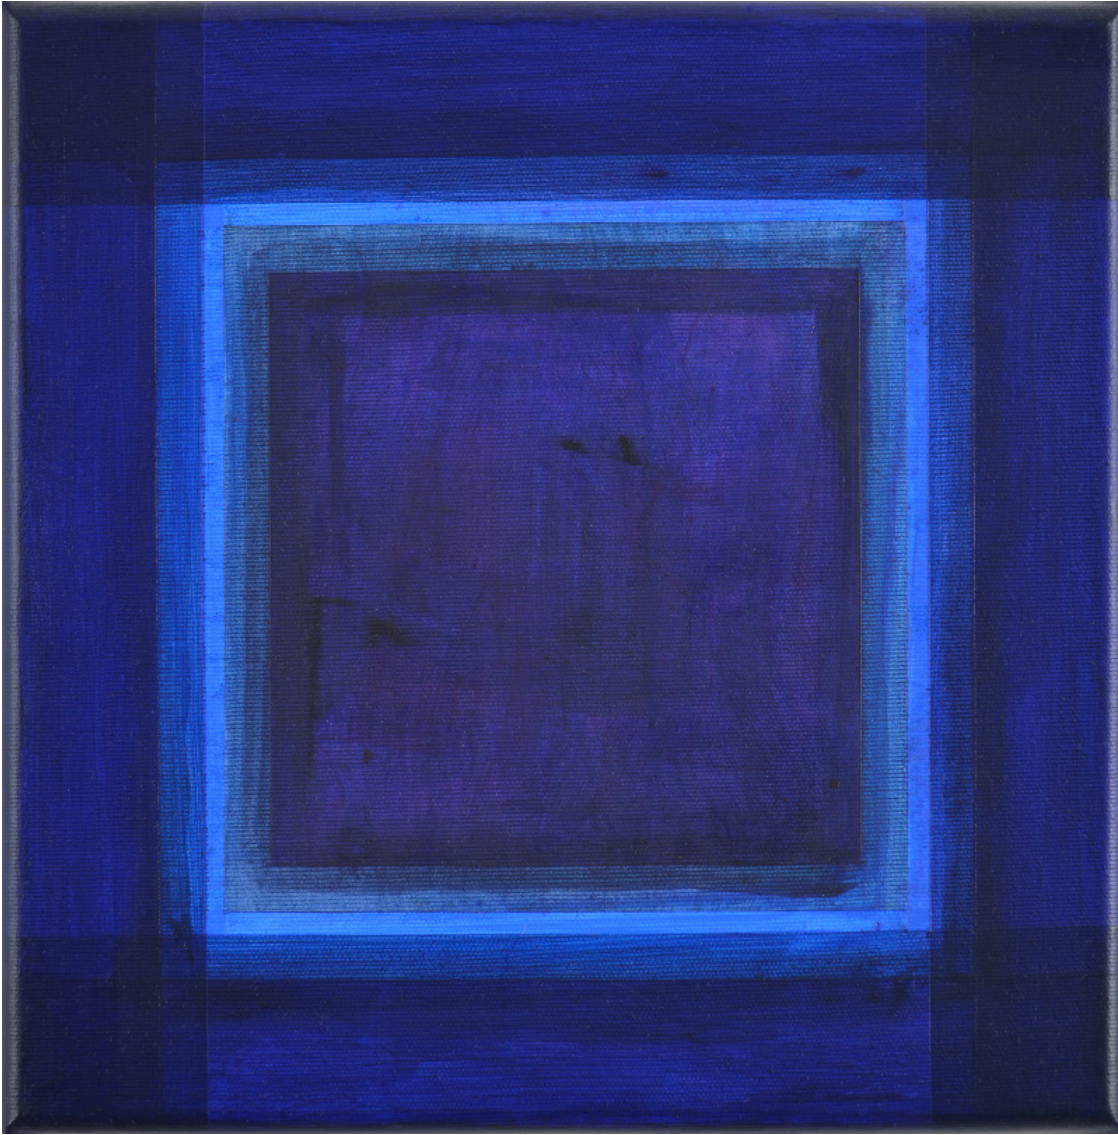

Foto | photo: Jürgen Baumann

Dittmar Danner aka Krüger

It's not dark yet M70-2022

2023, 240 x 180 cm, Acryl auf Leinwand | acrylic on canvas
Foto | photo: Jürgen Baumann

12.500,00 EUR

Dittmar Danner aka Krüger

It's not dark yet M80-2023

2023, 30 x 30 cm, Acryl auf Leinwand | acrylic on canvas
Foto | photo: Jürgen Baumann

1.900,00 EUR

Dittmar Danner aka Krüger

It's not dark yet M87-2023

2023, 50 x 40 cm, Acryl auf Leinwand | acrylic on canvas