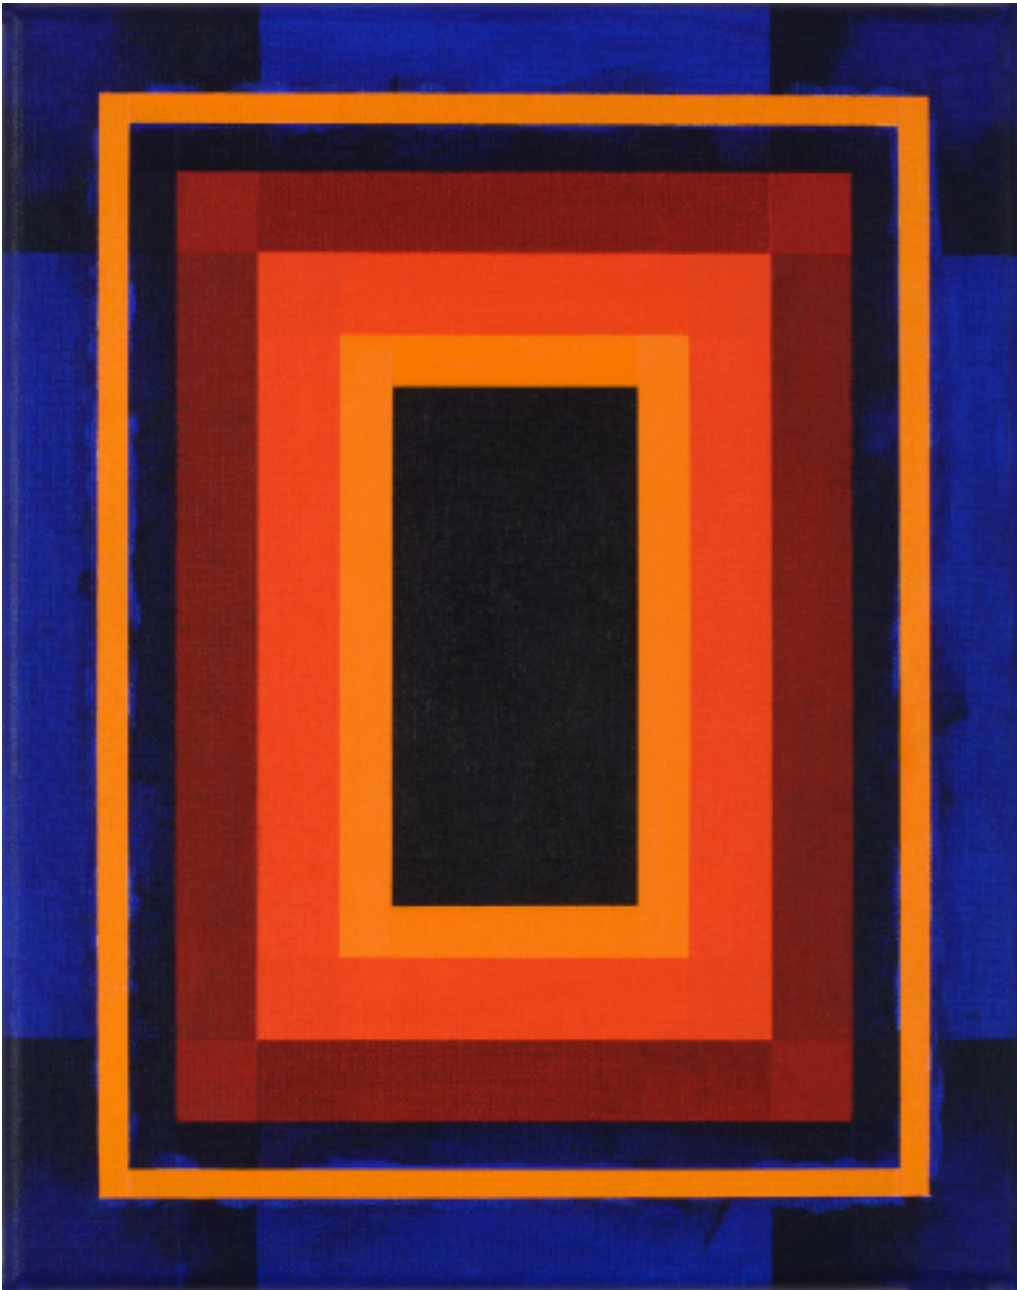

Foto | photo: Jürgen Baumann

Dittmar Danner aka Krüger

It's not dark yet-M-57-2020

2020, 30 x 30 cm, Acryl auf Leinwand | acrylic paint on canvas

Foto | photo: Jürgen Baumann

1.400,00 EUR

Dittmar Danner aka Krüger