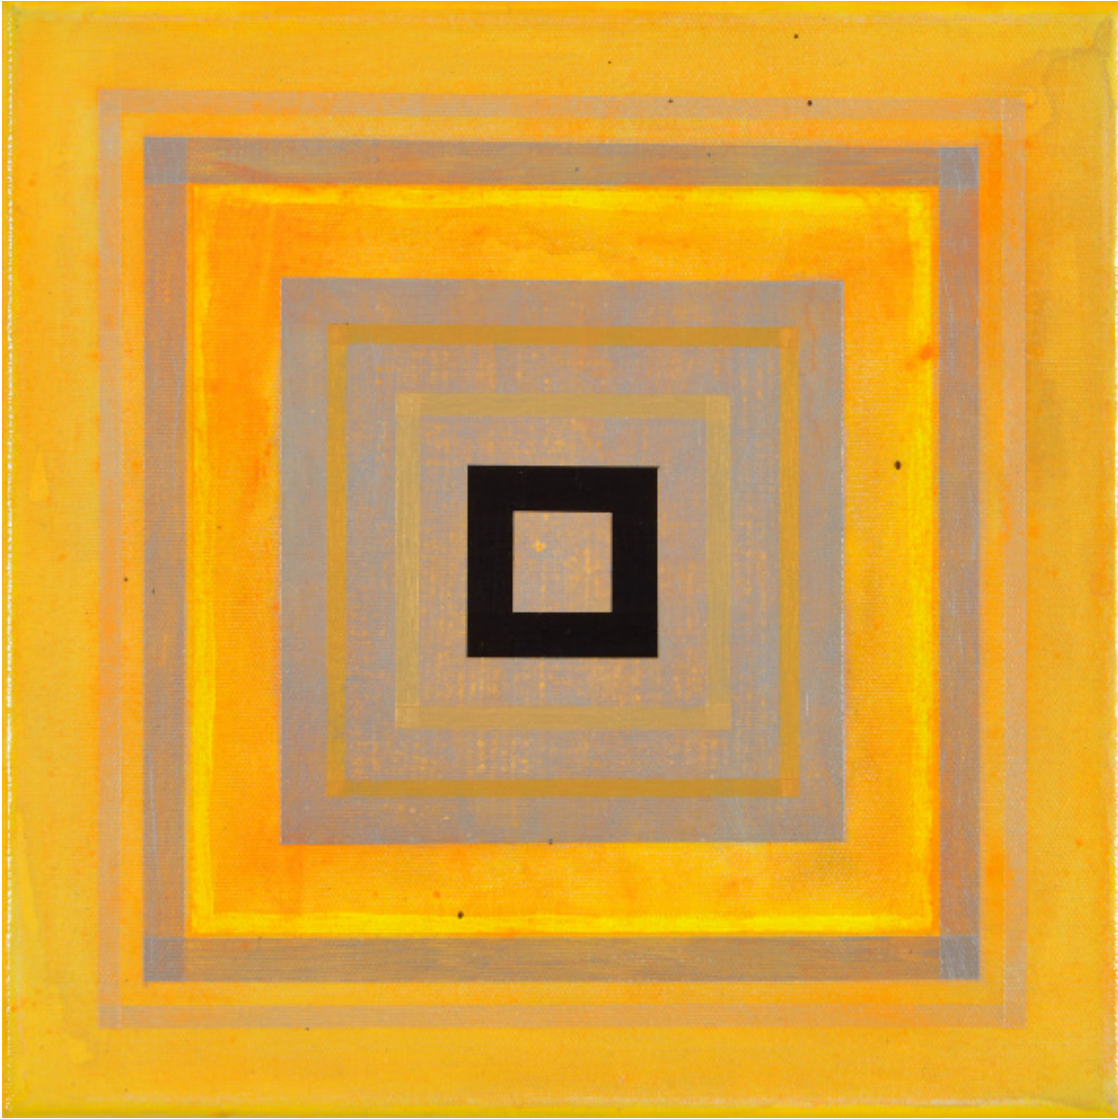

Dittmar Danner aka Krüger

It's not dark yet M84-2023

2023, 30 x 30 cm, Acryl auf Leinwand | acrylic on canvas
Foto | photo: Jürgen Baumann

1.900,00 EUR