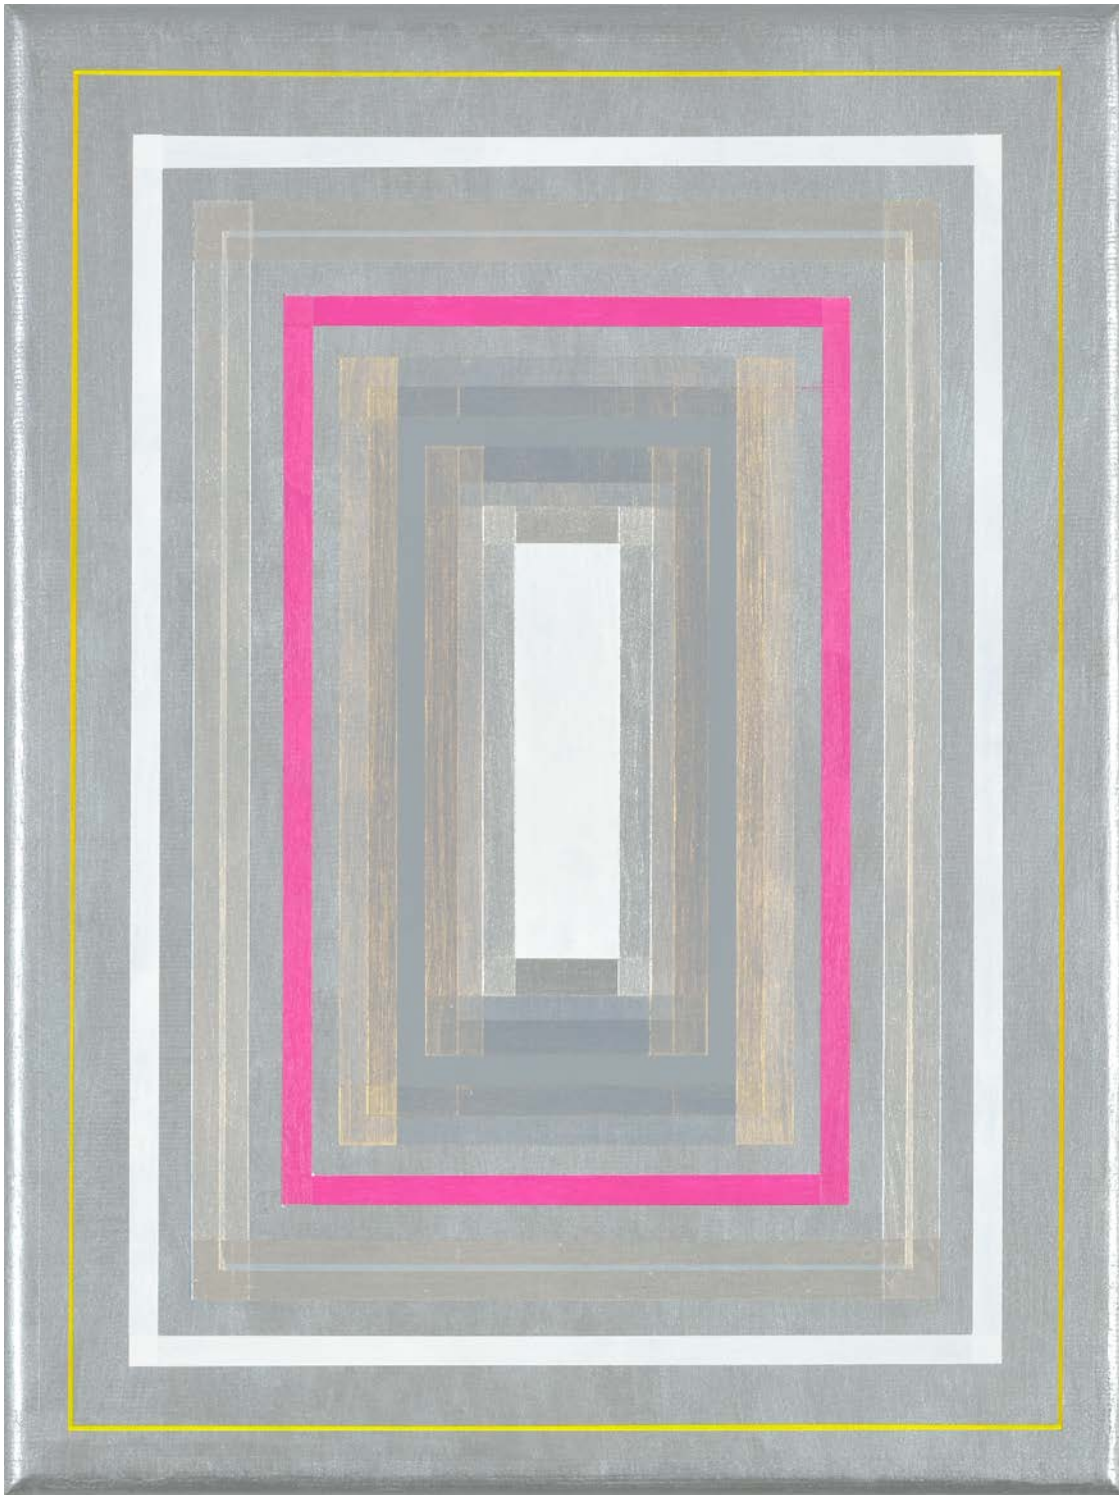

Dittmar Danner aka Krüger

It's not dark yet M77-2022

2023, 30 x 24 cm, Acryl auf Leinwand | acrylic on canvas

Foto | photo: Jürgen Baumann

1.700,00 EUR