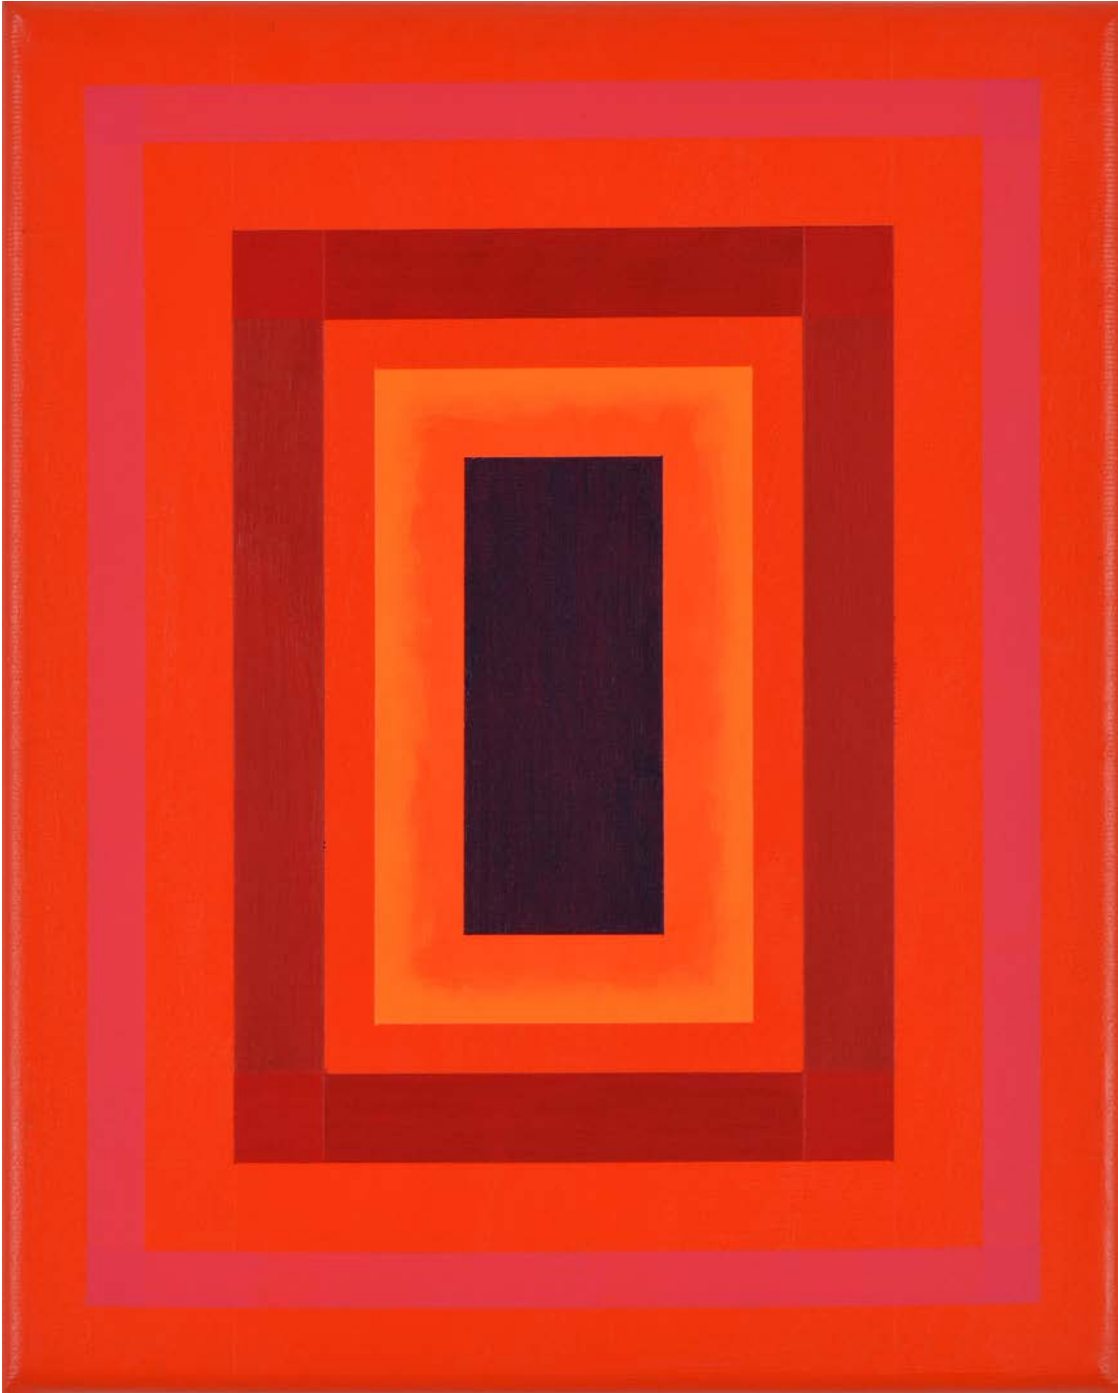

It's not dark yet M81-2023

2023, 30 x 30 cm, Acryl auf Leinwand | acrylic on canvas
Foto | photo: Jürgen Baumann

1.900,00 EUR

Dittmar Danner aka Krüger

It's not dark yet M84-2023

2023, 30 x 30 cm, Acryl auf Leinwand | acrylic on canvas
Foto | photo: Jürgen Baumann

1.900,00 EUR

Dittmar Danner aka Krüger

It's not dark yet M69-2022

2022, 30 x 24 cm, Acryl auf Leinwand | acrylic on canvas
Foto | photo: Jürgen Baumann

1.700,00 EUR

Dittmar Danner aka Krüger

It's not dark yet M73-2022