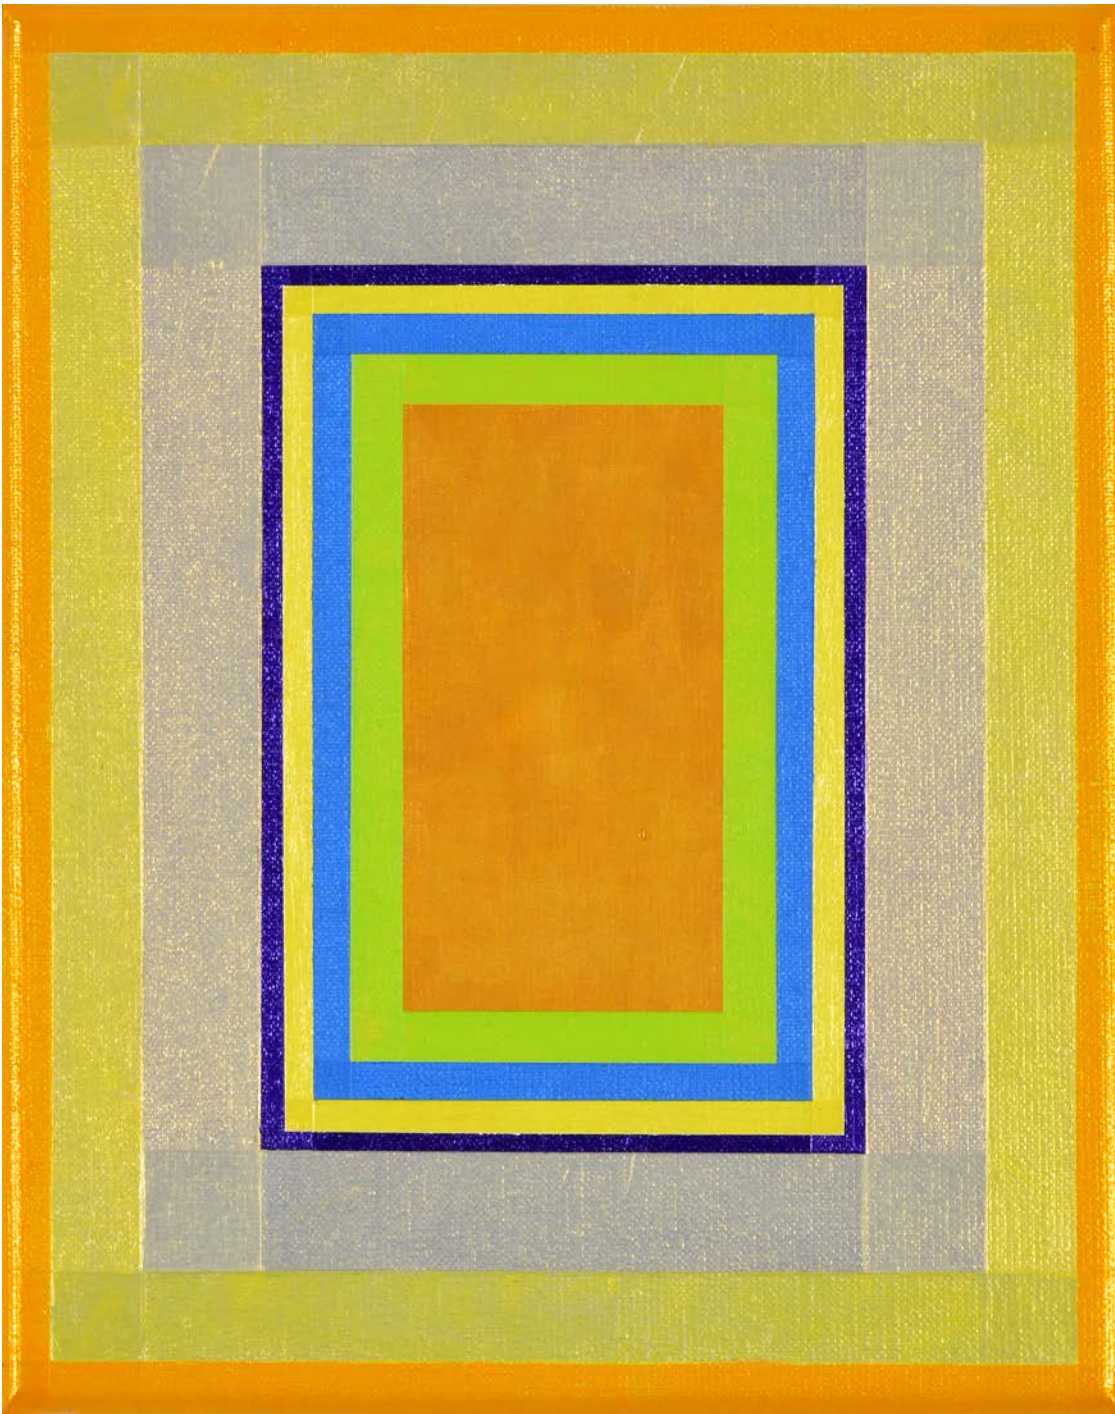

Foto | photo: Jürgen Baumann

1.700,00 EUR

Dittmar Danner aka Krüger

It's not dark yet M78-2022

2022, 30 x 24 cm, Acryl auf Leinwand | acrylic on canvas
Foto | photo: Jürgen Baumann

1.700,00 EUR

Dittmar Danner aka Krüger