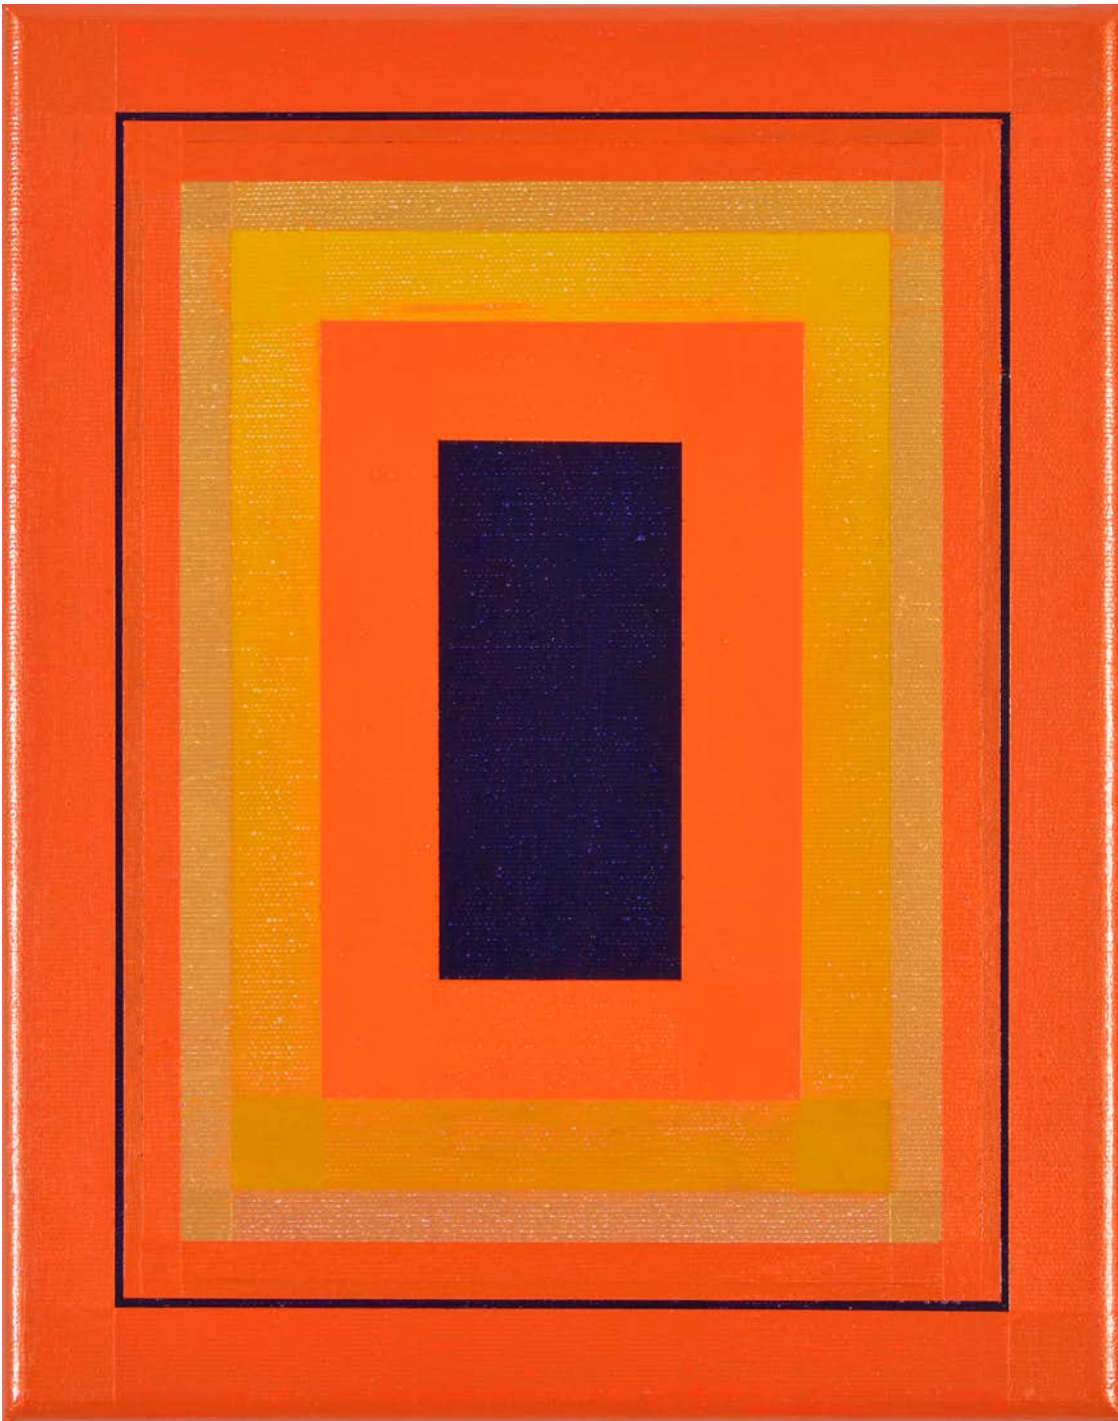

1.700,00 EUR

Dittmar Danner aka Krüger

It's not dark yet M71-2022

2022, 30 x 24 cm, Acryl auf Leinwand | acrylic on canvas
Foto | photo: Jürgen Baumann

1.700,00 EUR

Dittmar Danner aka Krüger

It's not dark yet M76-2022