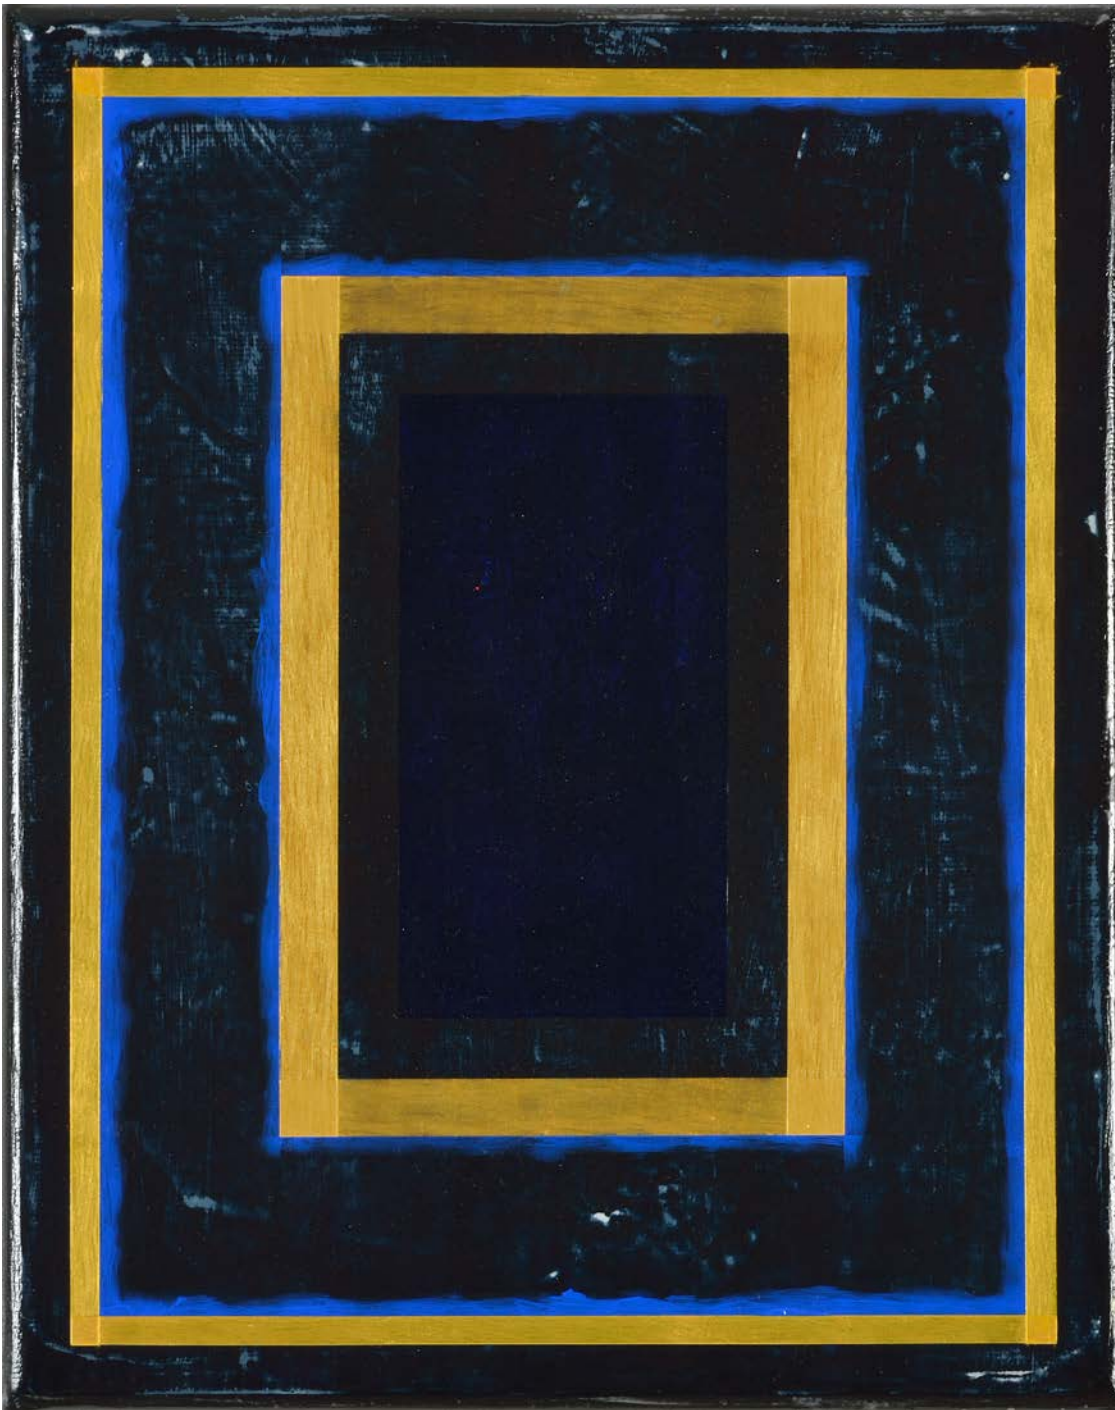

1.900,00 EUR

Dittmar Danner aka Krüger

It's not dark yet M69-2022

2022, 30 x 24 cm, Acryl auf Leinwand | acrylic on canvas
Foto | photo: Jürgen Baumann

1.700,00 EUR

Dittmar Danner aka Krüger

It's not dark yet M73-2022