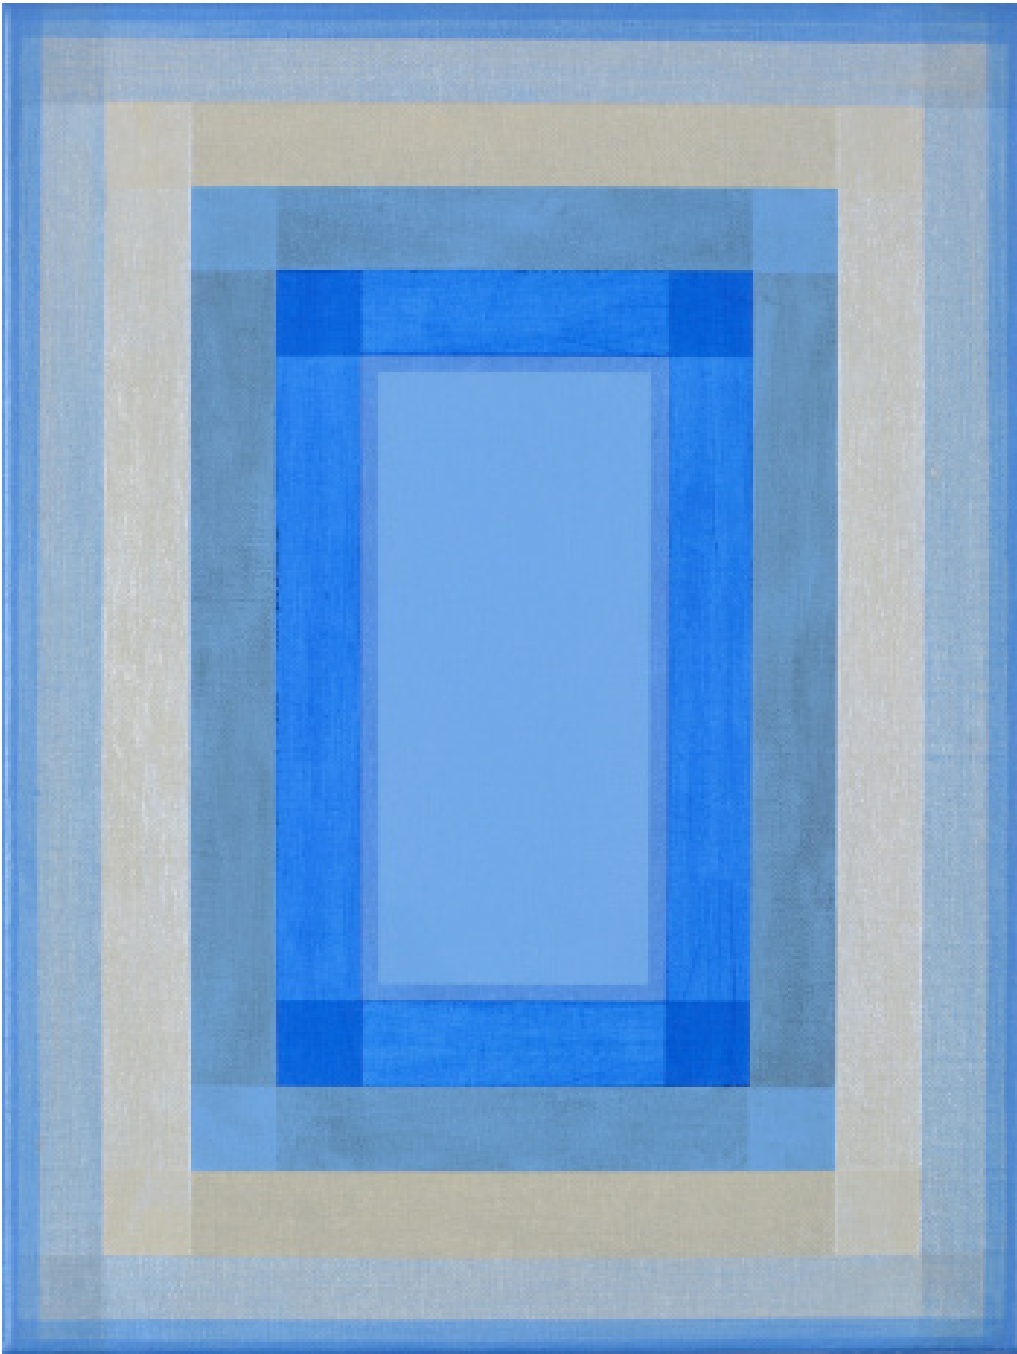

Dittmar Danner aka Krüger

True blue 4 (It's not dark yet-M-53-2021)

2021, 40 x 30 cm, Acryl auf Leinwand | acrylic paint on canvas
Foto | photo: Jürgen Baumann

1.700,00 EUR